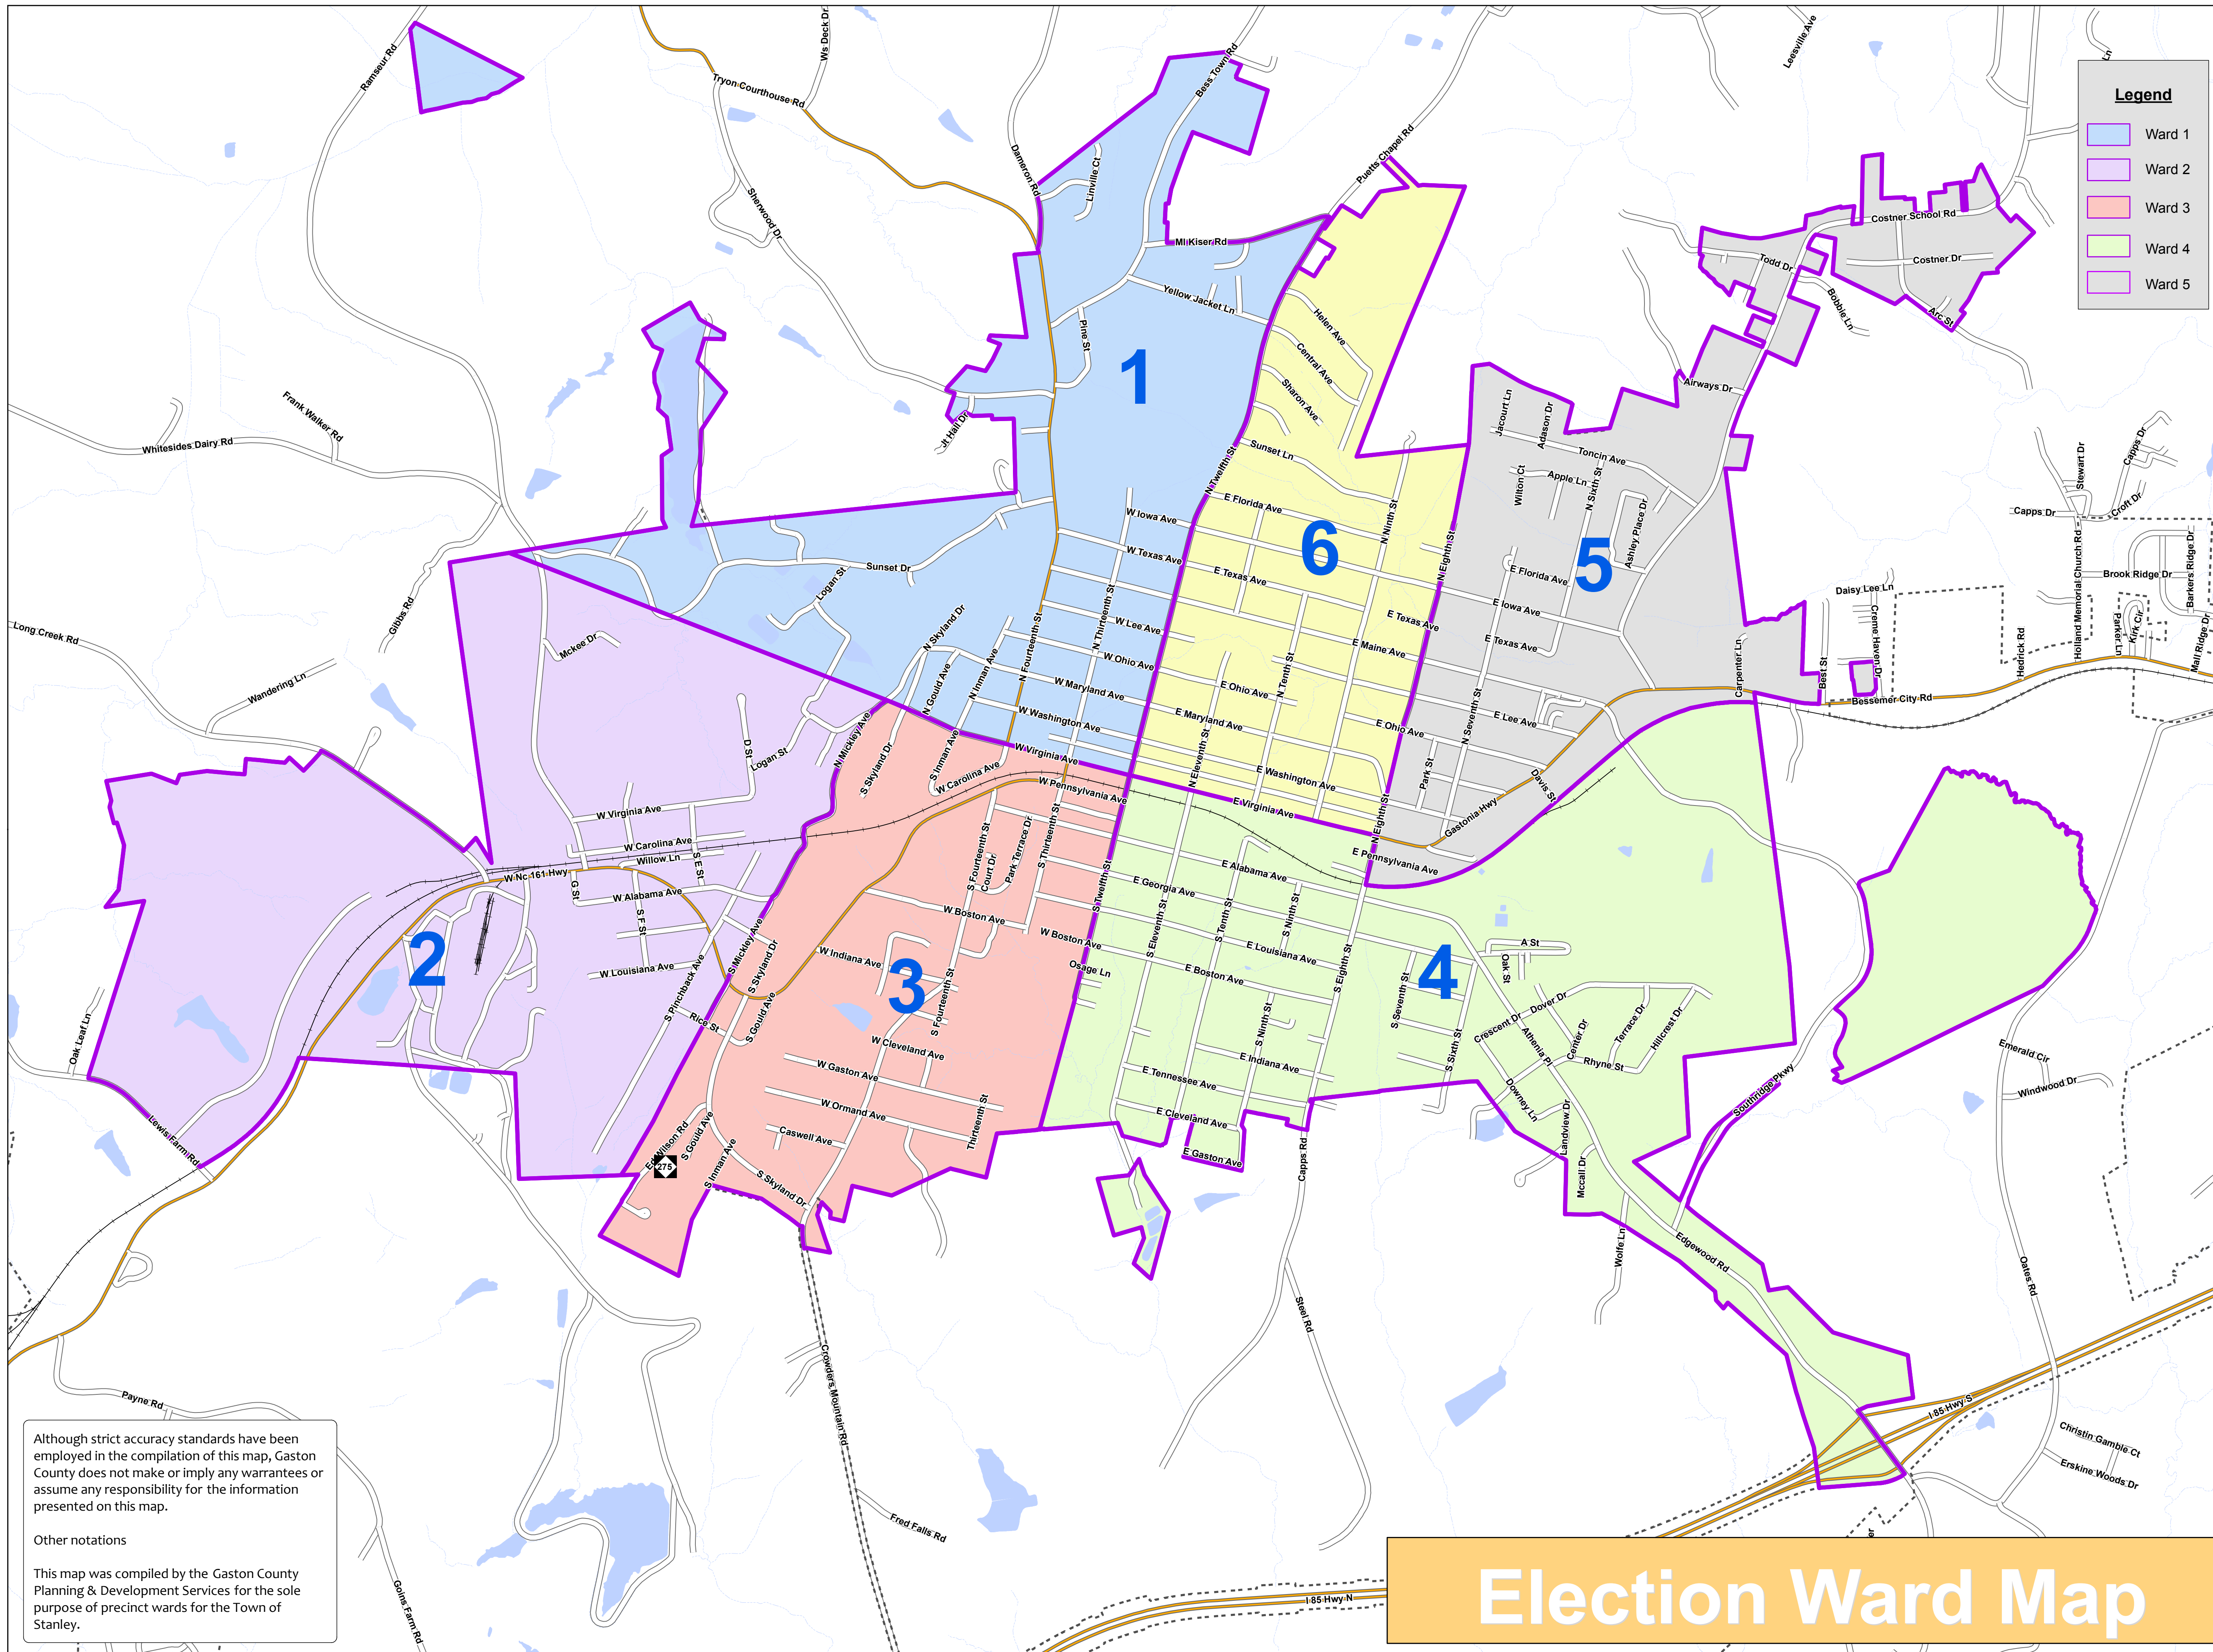

CITY OF BESSEMER CITY, N.C.

Legend	
Light Blue	Ward 1
Light Purple	Ward 2
Light Red	Ward 3
Light Green	Ward 4
Light Grey	Ward 5

Although strict accuracy standards have been employed in the compilation of this map, Gaston County does not make or imply any warranties or assume any responsibility for the information presented on this map.

Other notations

This map was compiled by the Gaston County Planning & Development Services for the sole purpose of precinct wards for the Town of Stanley.

Election Ward Map